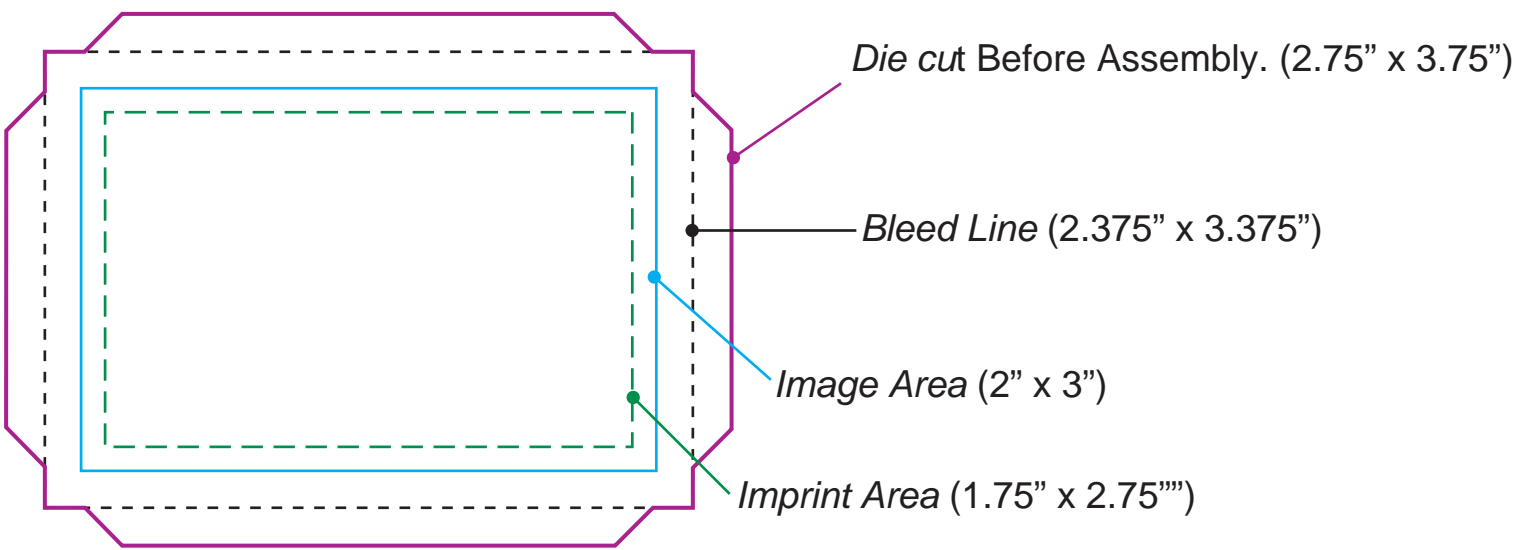

Actual size
Width: 3.75 in.
Height: 2.75 in.

- Die Line
- - - - - Bleed Line
- Button Size
- - - - - Live Area

74108 / 84108-D
2" x 3" Rectangle

Detailed

Please keep all text and graphics inside the Live Area unless the graphic element is intended to bleed. Borders, if included, should bleed outward from the Live Area. Please model spot colors using the Pantone solid coated Matching System
Please submit all Fonts and Links for output with your Final Composite.